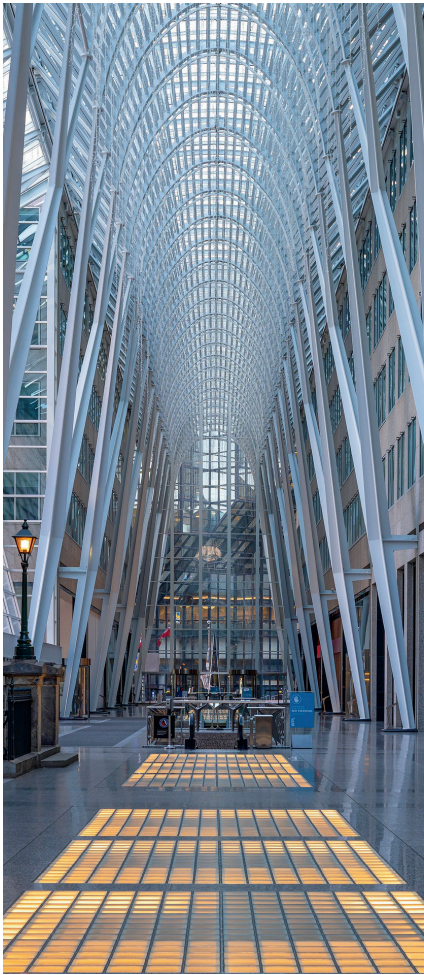

Leading The Way One Step At A Time

Structural Glass Pros

Circle Redmont® stands distinguished as the global pioneer in structural glass block, glass pavers, and plank glass panel systems, with a legacy rich in innovative designs extending beyond six decades. We are devoted to empowering the Architectural, Design, and Engineering community by offering robust solutions to their most intricate designs, ensuring their creative visions are realized without compromise.