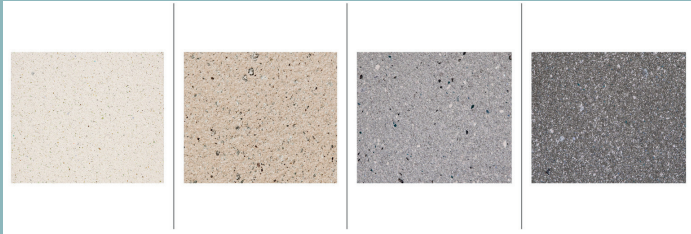

Precast Colors

We currently offer four standard colors with the option of custom colors upon request.