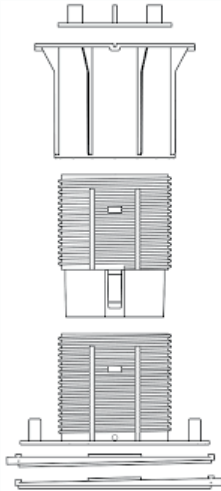

Innovative Products

®

The World's Leader In Pedestal Supports

VERSADJUST pedestals

Bison Pedestals are manufactured in Denver, Colorado, USA, with 20% post-industrial recycled materials and have patented features that improve performance and stability. Bison Pedestals create level rooftop decks over sloped surfaces and support various surface materials, including wood, stone, structural porcelain, decorative rock, grating, artificial turf, and concrete to create unique custom looks.