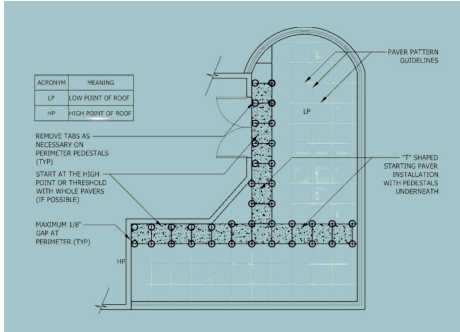

Surface Materials: Lumex Pavers, Wood Tiles, 2CM, etc.

BISON PEDESTAL SYSTEM

FIXED HEIGHT PEDESTALS

ADJUSTABLE PEDESTALS

The World's Leader In Pedestal Supports

Custom Layout

Need Assistance

Connect with the Bison design team for assistance with your custom layout.